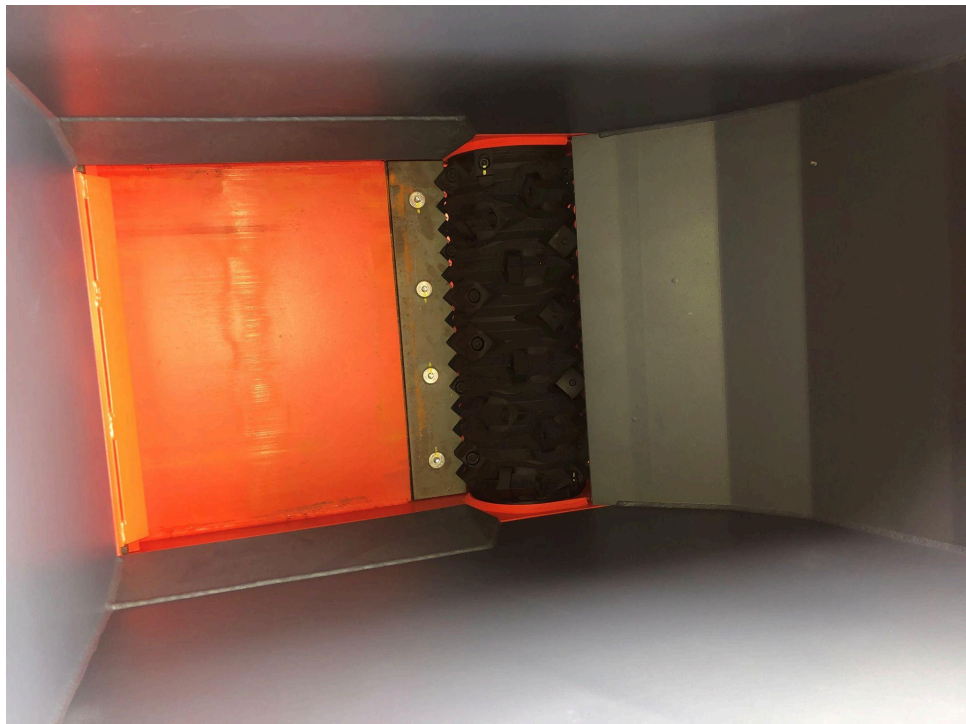

Please contact Beaver Sales (Tony Hutnyk) for more information ttodd@telus.net
1-250-851-1053 www.beaverwoodwaste.com