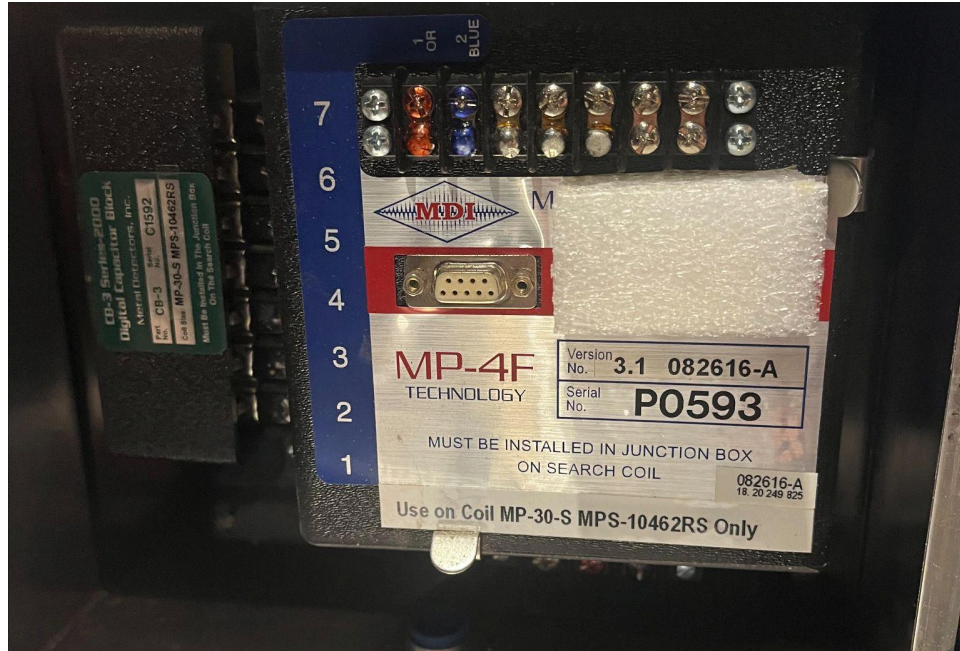

Please contact Beaver Sales (Tony Hutnyk) for more information ttodd@telus.net
1-250-851-1053 www.beaverwoodwaste.com