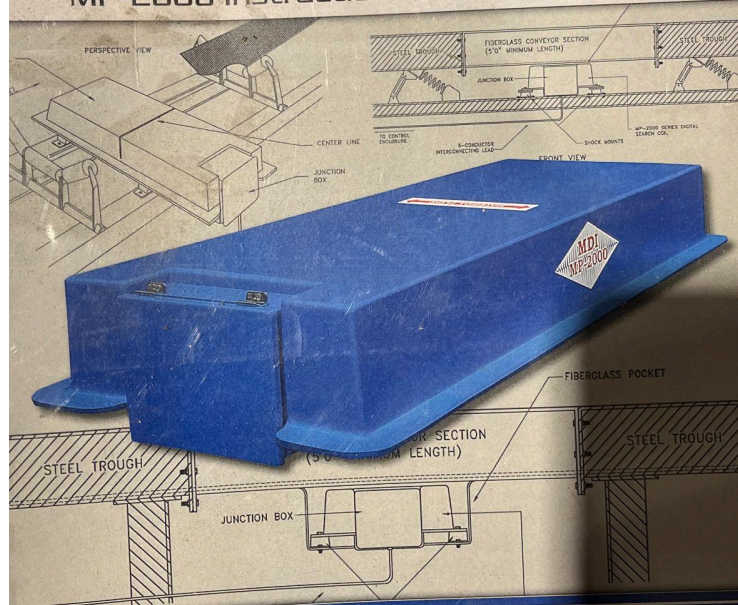

Please contact Beaver Sales (Tony Hutnyk) for more information ttodd@telus.net
1-250-851-1053 www.beaverwoodwaste.com

Metal Detectors, Inc.

MP-2000 Instruction & Service Manual

"Proudly Made in the U.S.A."
1001 Terry Street, Eugene, OR 97402
Phone: 541.345.7454 Fax: 541.345.7971