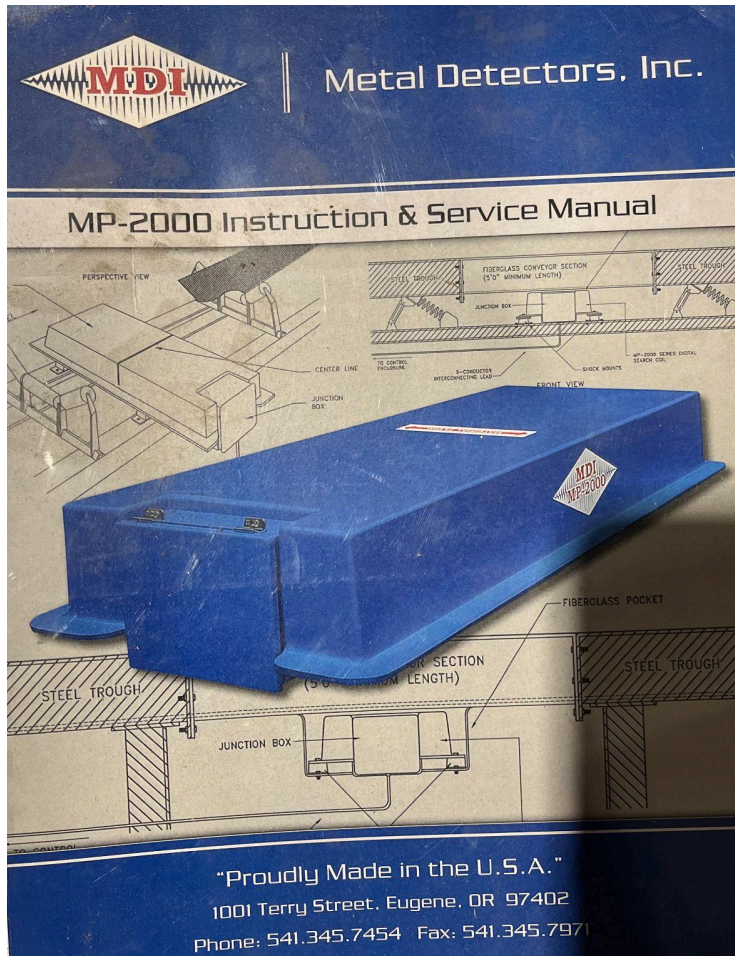

BEAVER SALES LTD

MDI Metal Detector MODEL MP 2000

Please contact Beaver Sales (Tony Hutnyk) for more information ttodd@telus.net
1-250-851-1053 www.beaverwoodwaste.com

Please contact Beaver Sales (Tony Hutnyk) for more information ttodd@telus.net
1-250-851-1053 www.beaverwoodwaste.com

Please contact Beaver Sales (Tony Hutnyk) for more information ttodd@telus.net
1-250-851-1053 www.beaverwoodwaste.com

Metal Detectors, Inc.

MP-2000 Instruction & Service Manual

"Proudly Made in the U.S.A."
1001 Terry Street, Eugene, OR 97402
Phone: 541.345.7454 Fax: 541.345.7971