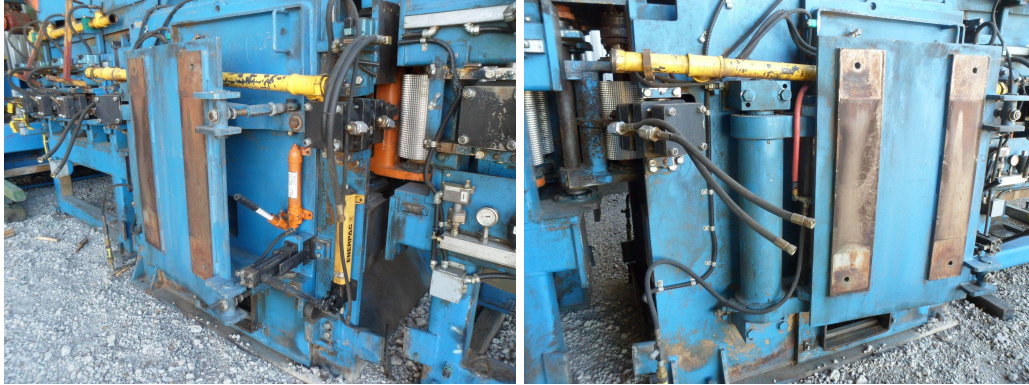

Please contact Beaver Sales (Tony Hutnyk) for more information
ttodd@telus.net 1-250-851-1053 www.beaverwoodwaste.com