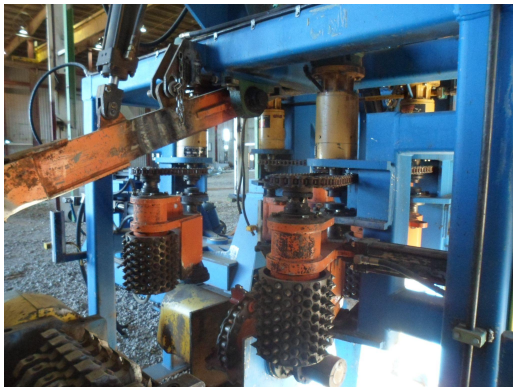

Please contact Beaver Sales (Tony Hutnyk) for more information
ttodd@telus.net 1-250-851-1053 www.beaverwoodwaste.com