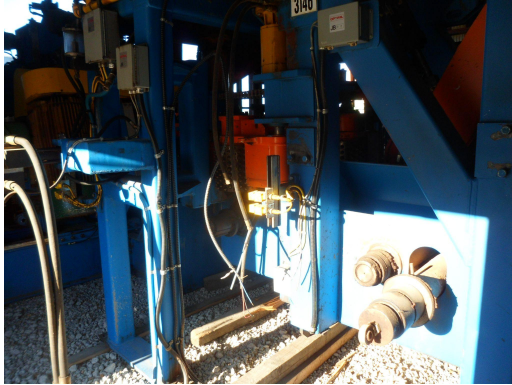

Please contact Beaver Sales (Tony Hutnyk) for more information
ttodd@telus.net 1-250-851-1053 www.beaverwoodwaste.com