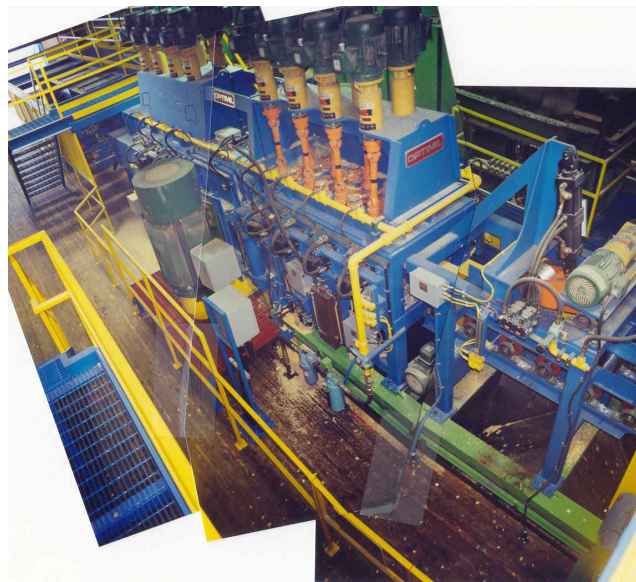

BEAVER SALES

SMALL LOG 10" VERTICAL ARBOUR GANG

Please contact Beaver Sales (Tony Hutnyk) for more information
ttodd@telus.net 1-250-851-1053 www.beaverwoodwaste.com

IN-LINE: BEAR LAKE

Please contact Beaver Sales (Tony Hutnyk) for more information
ttodd@telus.net 1-250-851-1053 www.beaverwoodwaste.com