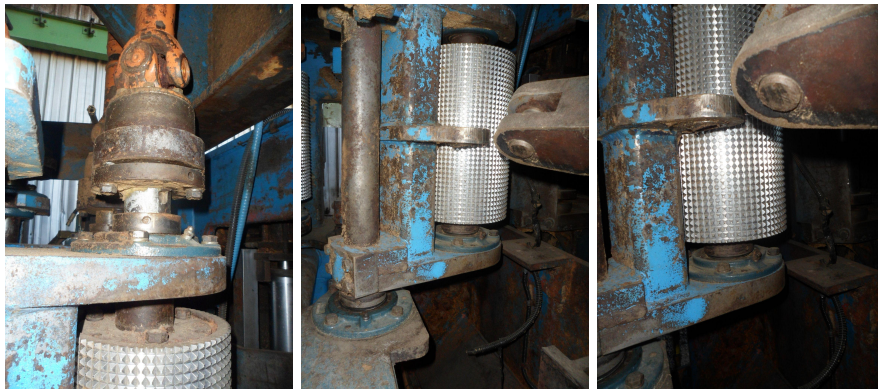

Please contact Beaver Sales (Tony Hutnyk) for more information
ttodd@telus.net 1-250-851-1053 www.beaverwoodwaste.com