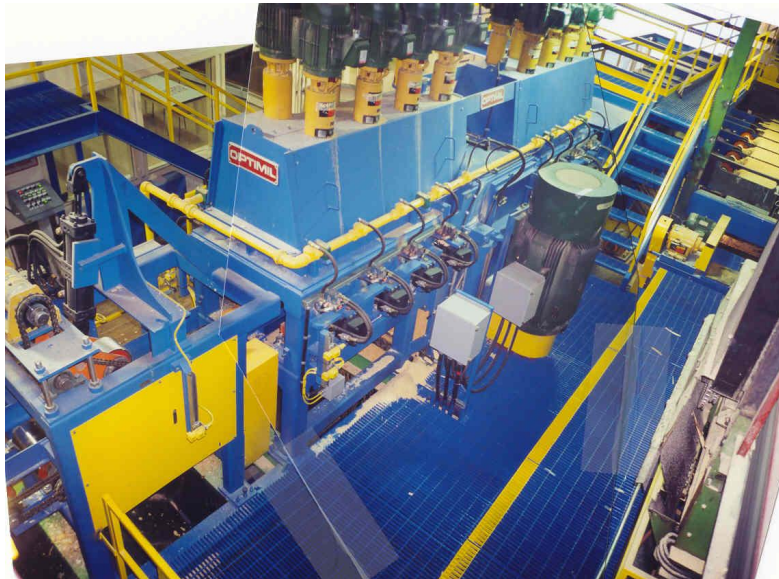

BEAVER SALES

SMALL LOG 10" VERTICAL ARBOUR GANG

Please contact Beaver Sales (Tony Hutnyk) for more information
ttodd@telus.net 1-250-851-1053 www.beaverwoodwaste.com