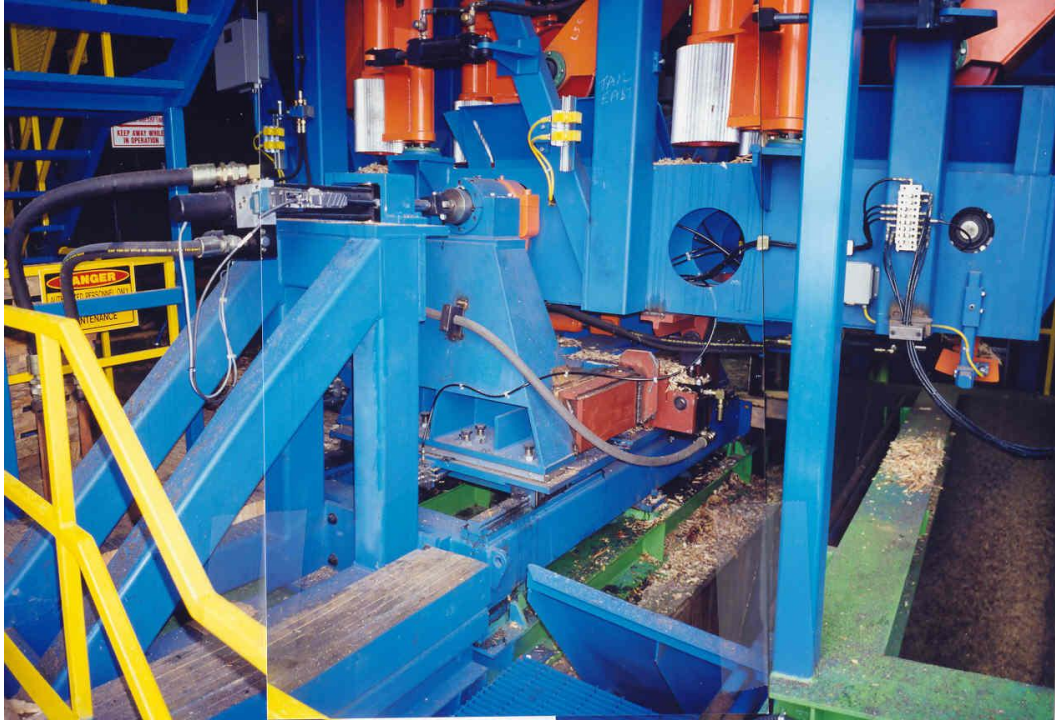

Please contact Beaver Sales (Tony Hutnyk) for more information
ttodd@telus.net 1-250-851-1053 www.beaverwoodwaste.com

SMALL LOG CIRCULAR QUAD SAW TRAILER

Please contact Beaver Sales (Tony Hutnyk) for more information
ttodd@telus.net 1-250-851-1053 www.beaverwoodwaste.com