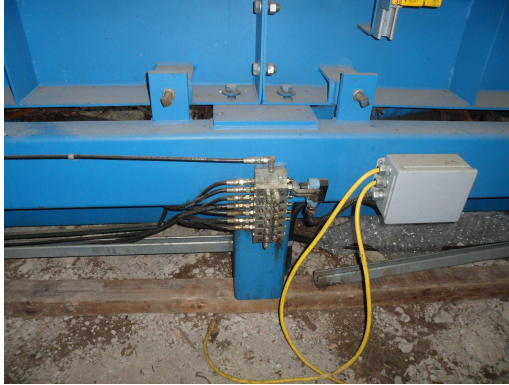

Please contact Beaver Sales (Tony Hutnyk) for more information
ttodd@telus.net 1-250-851-1053 www.beaverwoodwaste.com