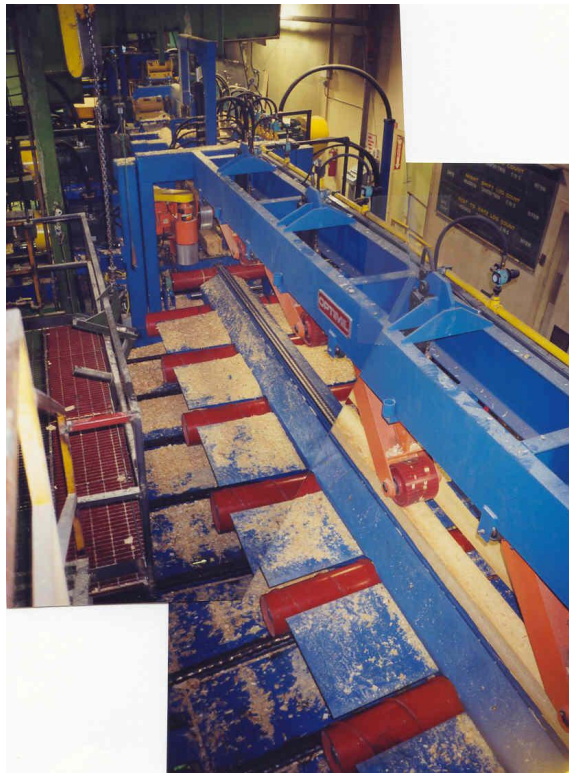

Please contact Beaver Sales (Tony Hutnyk) for more information
ttodd@telus.net 1-250-851-1053 www.beaverwoodwaste.com

SMALL LOG CIRCULAR QUAD SAW TRAILER

Please contact Beaver Sales (Tony Hutnyk) for more information
ttodd@telus.net 1-250-851-1053 www.beaverwoodwaste.com