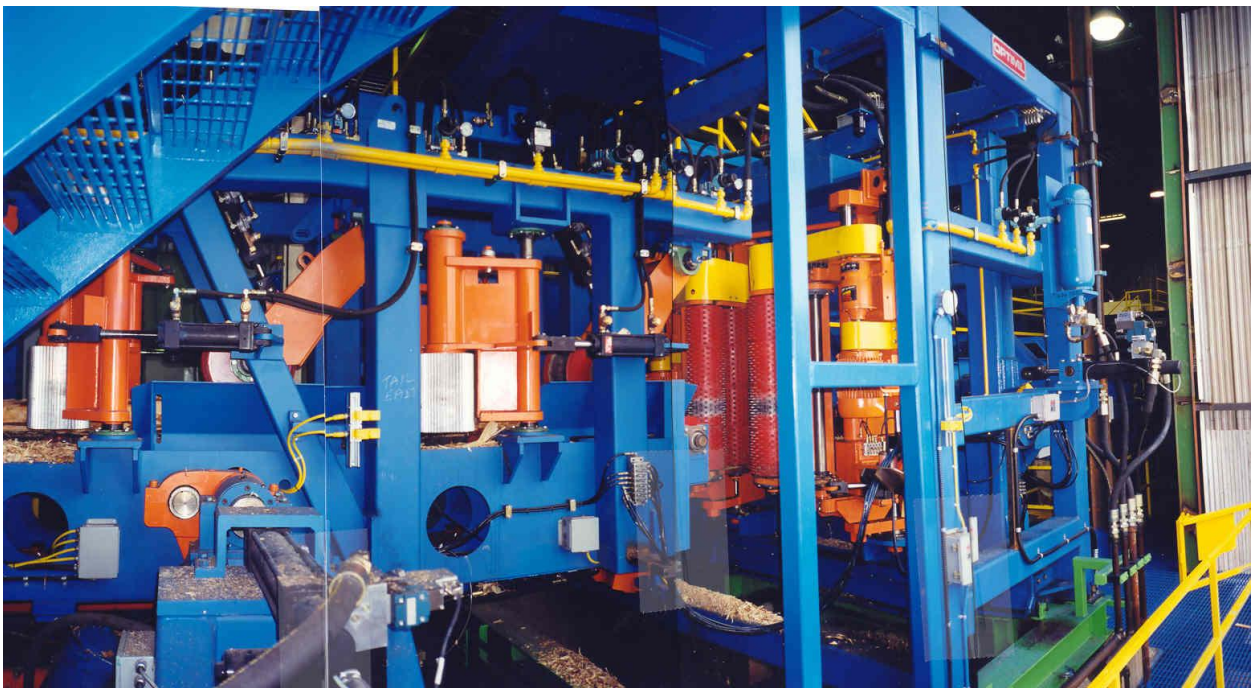

SMALL LOG FLYING LOG TURNER

Please contact Beaver Sales (Tony Hutnyk) for more information
ttodd@telus.net 1-250-851-1053 www.beaverwoodwaste.com